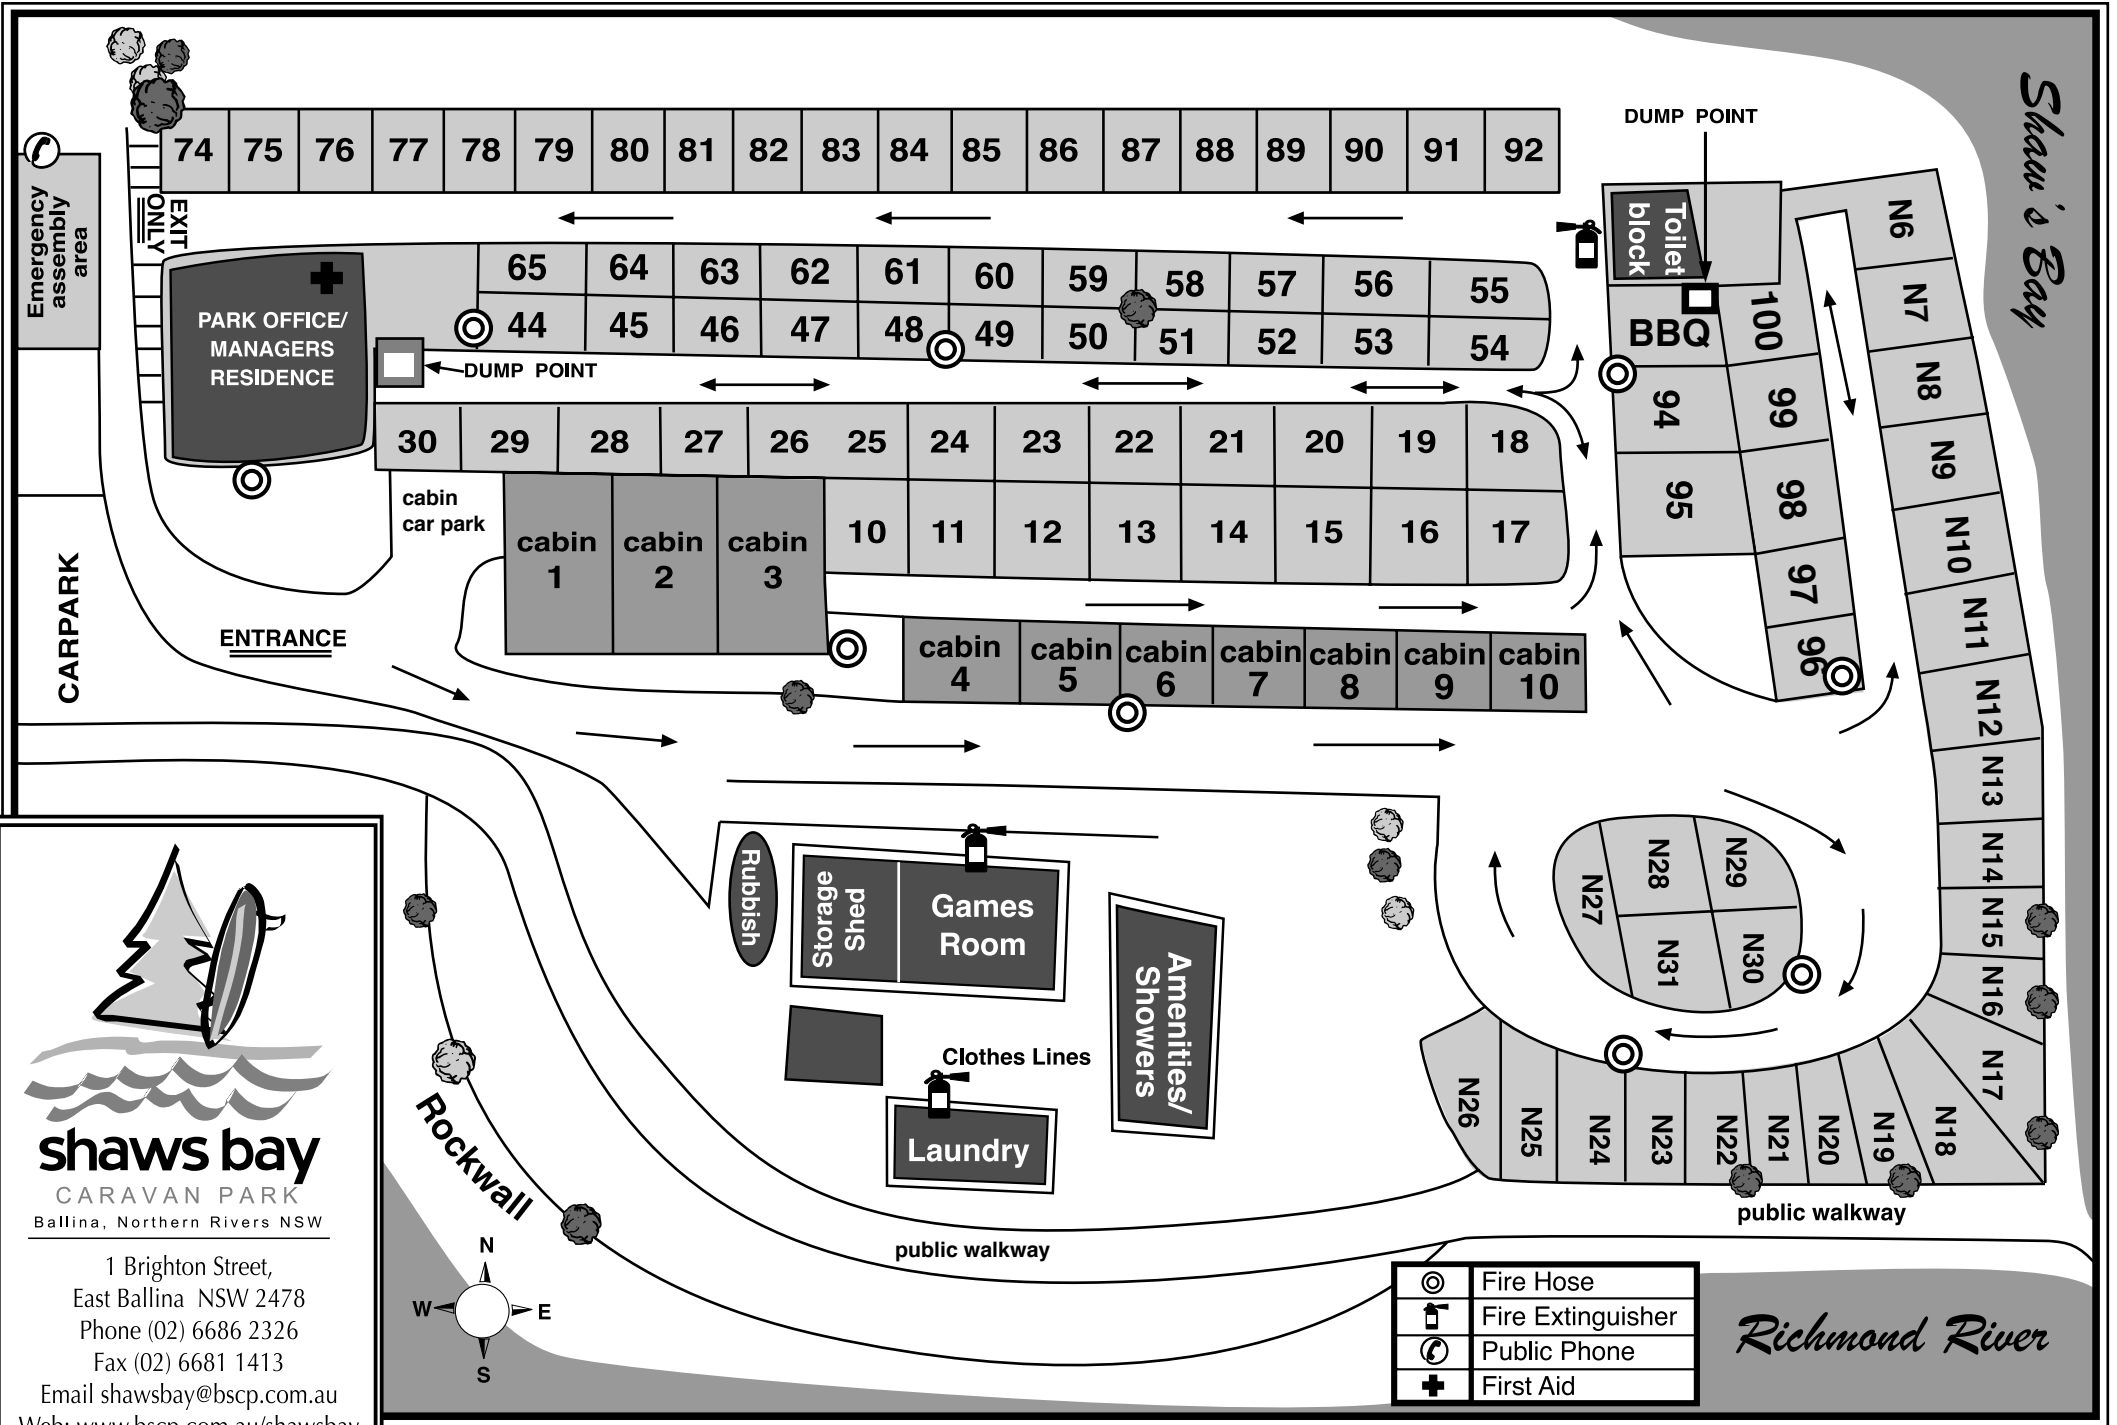

Shaw's Bay

shaws bay
 CARAVAN PARK
 Ballina, Northern Rivers NSW

1 Brighton Street,
 East Ballina NSW 2478
 Phone (02) 6686 2326
 Fax (02) 6681 1413
 Email shawsbay@bscp.com.au
 Web: www.bscp.com.au/shawsbay

⊙	Fire Hose
🔥	Fire Extinguisher
☎	Public Phone
⊕	First Aid

Richmond River