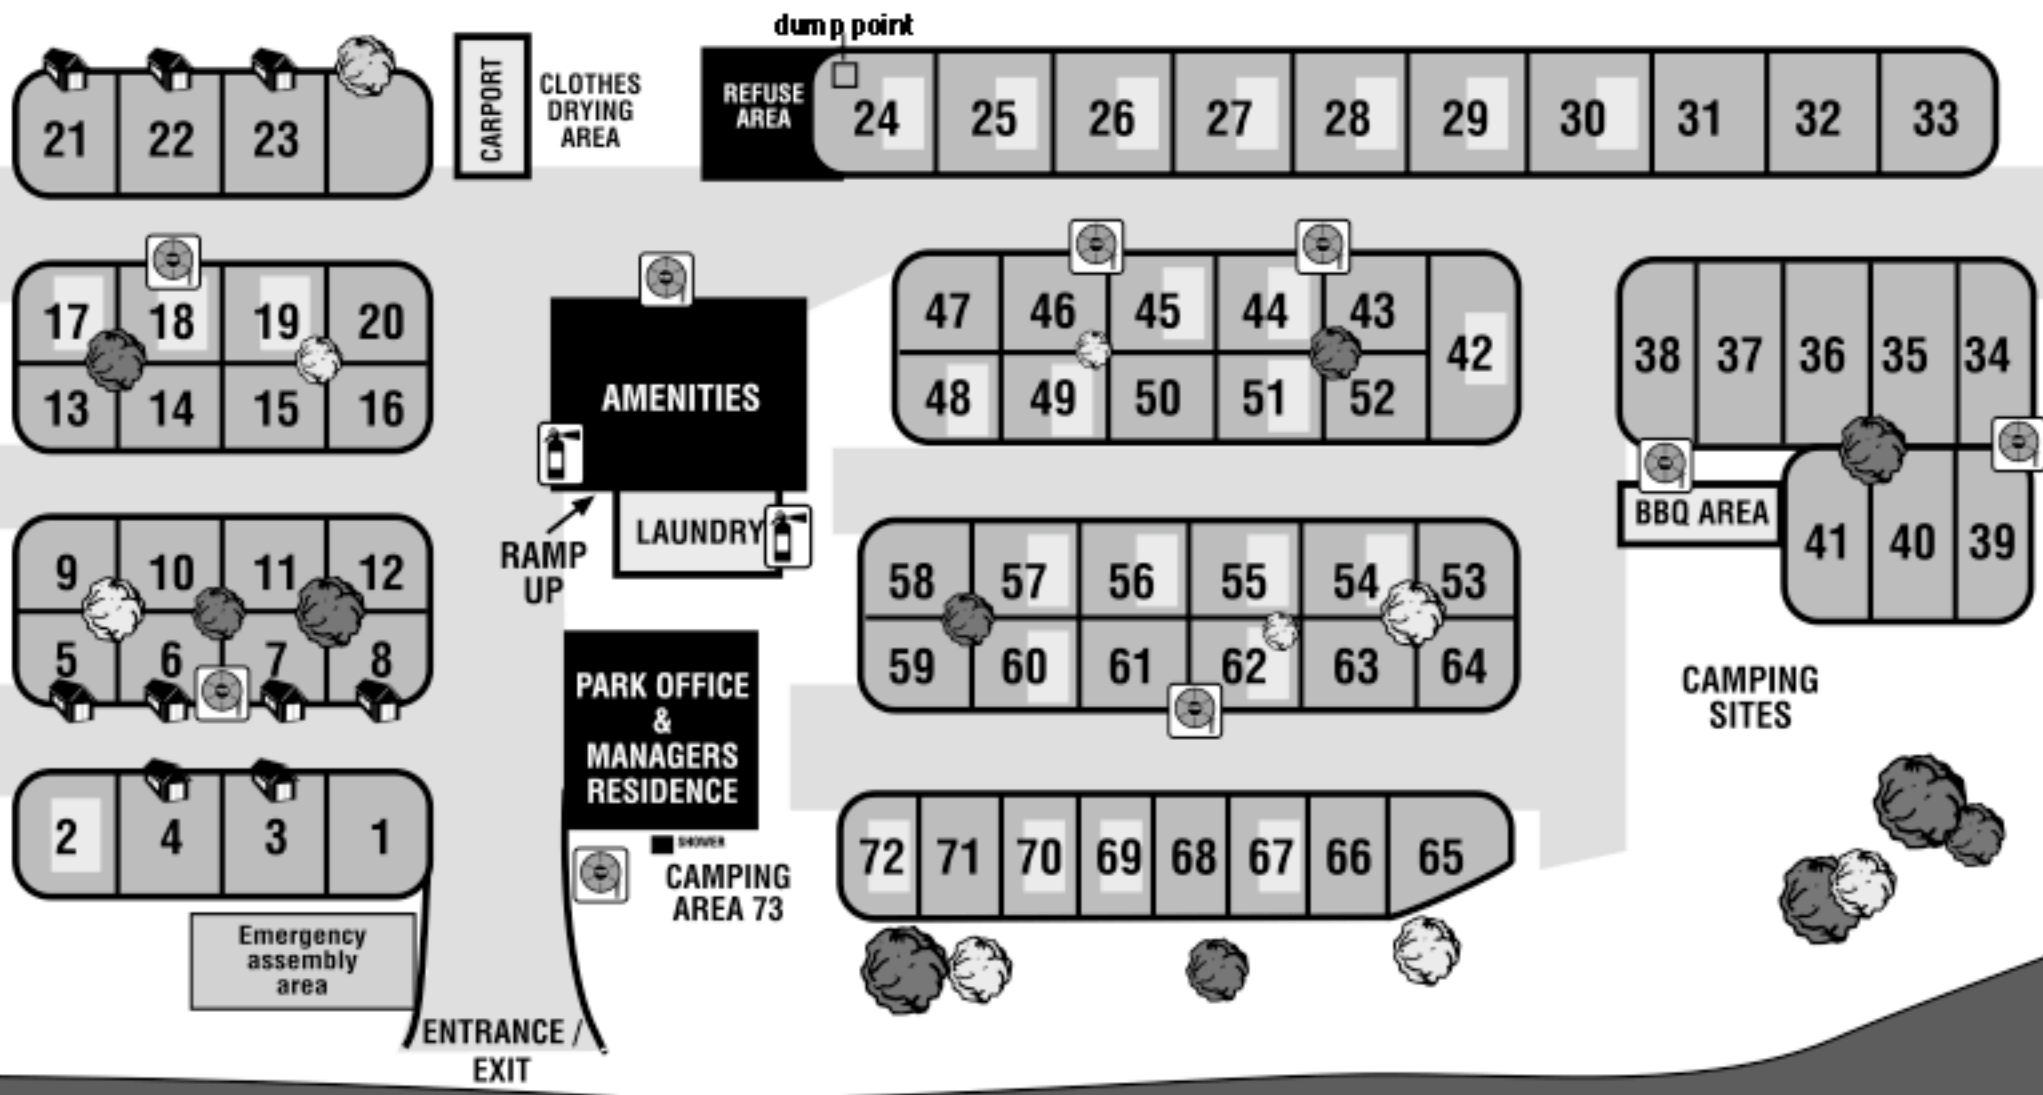

ballina central

CARAVAN PARK
Ballina, Northern Rivers NSW

Ph: (02) 6686 2220
Fax: (02) 6681 6340
Email: central@bscp.com.au
Web: www.bscp.com.au/central

	Fire Hose
	Fire Extinguisher
	Emergency Assembly Area
	Public Phone
	First Aid

Ballina River

Kingsford Smith Drive & East Ballina
↑

River Street

Richmond River